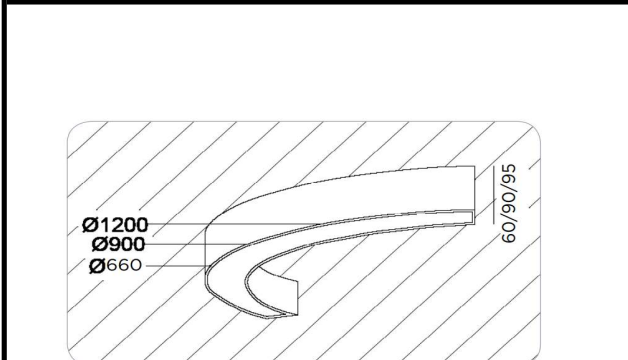

Sovitron Interior Pvt.Ltd.

Model Name	ARC Surface / DLACARCDSD-70
Description	Architectural Light

Technical description	Image
-----------------------	-------

Dimension	L=Customised H=60/90/95mm
Frame	Aluminium
Color Tempertaure	4000K
Power	70W
Total Luminous Flux	5600 lm
Efficacy	80 lm/W
IP rating	50
Color Rendering	≥80
Mounting	Surface
Optics	White Opal Diffuser
Dimming	NON-Dimmable
Operating Voltage	220-240 VAC
Standard Lifetime	L70 minimum at 50,000 burning hours

Dimension diagram

Custom dimension, coating and installation available upon request

Remarks:-

Address: Plot #7 Saroorpur-Nangla Industrial Area,Ballabgarh-Sohna Road,Faridabad-121005
Email: info@sovitron.com